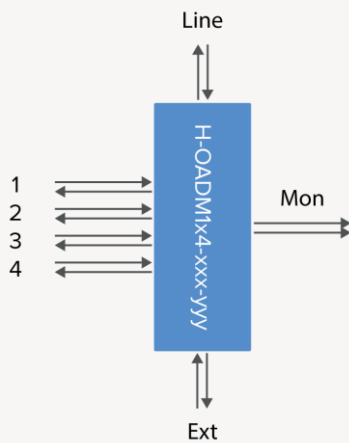

# H-OADM1X4-XXX-YYY

4 channel DWDM OADM West/East with monitor, single end

## OVERVIEW

The H-OADM1x4-xxx-yyy units are a range of passive 4 channel DWDM protocol transparent single ended OADM units. They operate with 100GHz spacing and have an additional DWDM extension port so that will pass through the remaining DWDM wavelengths. Channels operate in the standard C-band in dual fiber working configuration.

## FUNCTIONAL DESCRIPTION

The extension port can be used for the following applications:

- Pass through non-terminated DWDM wavelength.

Monitor ports are used to analyze outgoing and incoming line signals. Compliant to ITU-T G.694.1

## FUNCTIONAL OVERVIEW AND PORT DESCRIPTION

Line Rx	Mon Tx	921 Rx	923 Tx
Line Tx	Mon Rx	921 Tx	923 Rx
Ext Rx	NC	922 Rx	924 Tx
Ext Tx	NC	922 Tx	924 Rx

Description of H-OADM1x4-921-924