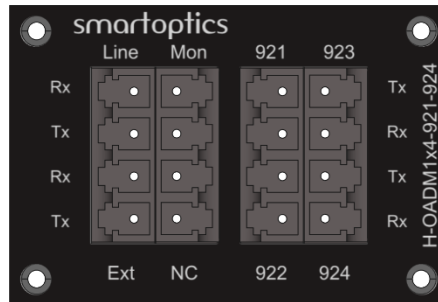

# H-OADM1X4-XXX-YYY

4 channel DWDM OADM West/East with monitor, single end

## OVERVIEW

The H-OADM1x4-xxx-yyy units are a range of passive 4 channel DWDM protocol transparent single ended OADM units. They operate with 100GHz spacing and have an additional DWDM extension port so that will pass through the remaining DWDM wavelengths. Channels operate in the standard C-band in dual fiber working configuration.

## FUNCTIONAL DESCRIPTION

The extension port can be used for the following applications:

- Pass through non-terminated DWDM wavelength.

Monitor ports are used to analyze outgoing and incoming line signals. Compliant to ITU-T G.694.1